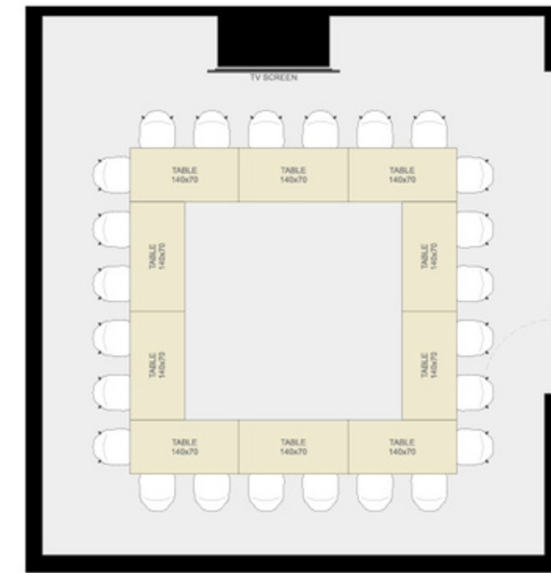

*Mix*  
Flex 4

BOULEVARD DU SOUVERAIN 25, 1170 BRUSSELS

# Flex 4

PLAN

**THEATER**  
40 pax sitting

**BOARDROOM**  
24 pax sitting

**CLASSROOM**  
24 pax sitting

**dimensions**

44,4 m2

**capacity**

max 40 pax

**audiovisual**

LCD screen 98", Barco Click Share, sound system up to 3 microphones, conference microphones : upon request