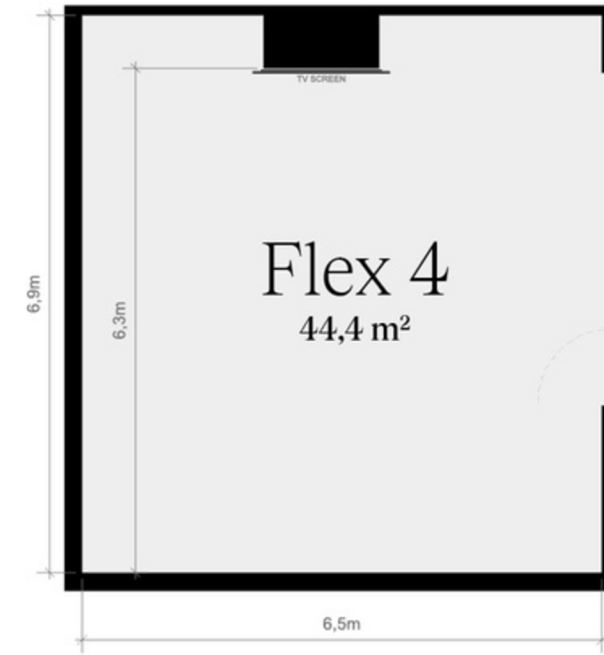

*Mix*  
Flex 4

BOULEVARD DU SOUVERAIN 25, 1170 BRUSSELS

# Flex 4

PLAN

**THEATER**  
40 pax sitting

**BOARDROOM**  
24 pax sitting

**CLASSROOM**  
24 pax sitting

**dimensions**

44,4 m2

**capacity**