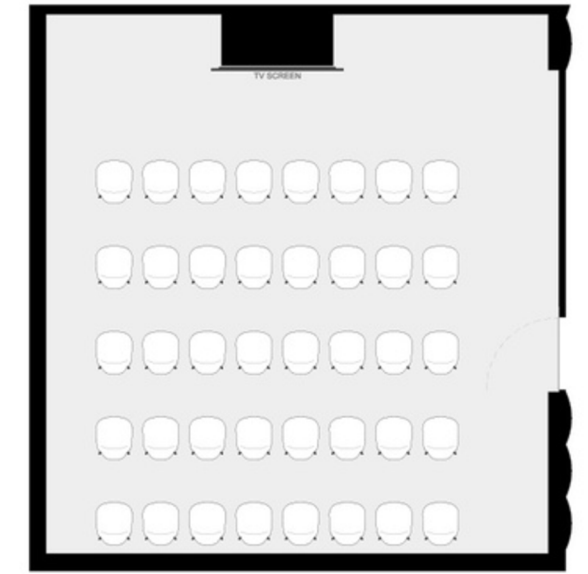

*Mix*  
Flex 4

BOULEVARD DU SOUVERAIN 25, 1170 BRUSSELS

# Flex 4

PLAN

**THEATER**  
40 pax sitting

**BOARDROOM**  
24 pax sitting

**CLASSROOM**  
24 pax sitting

**dimensions**

44,4 m2

**capacity**

max 40 pax

**audiovisual**

LCD screen 98", Barco Click Share, sound system up to 3 microphones, conference microphones : upon request

# Meeting rooms

TECHNICAL LIST

	Fix 1	Fix 2	Fix 3	Fix 4	Fix 5	Fix 6	Flex 1	Flex 2	Flex 3	Flex 4
LCD screen 55"	✓	✓	✓	✓	✓	✓				
LCD screen 75"							✓			
LCD screen 98"								✓	✓	✓
Barco Click Share	✓	✓	✓	✓	✓	✓	✓	✓	✓	✓
Video-conference kit						✓				
Sound system up to 3 microphones								✓	✓	✓
Conference microphones : (upon request)								✓	✓	✓