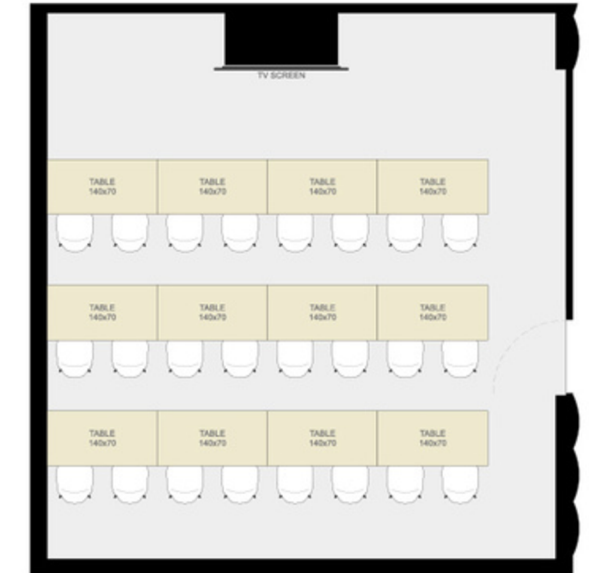

# Flex 4

PLAN

**THEATER**  
40 pax sitting

**BOARDROOM**  
24 pax sitting

**CLASSROOM**  
24 pax sitting

**dimensions**

44,4 m2

**capacity**

max 40 pax

**audiovisual**

LCD screen 98", Barco Click Share, sound system up to 3 microphones, conference microphones : upon request