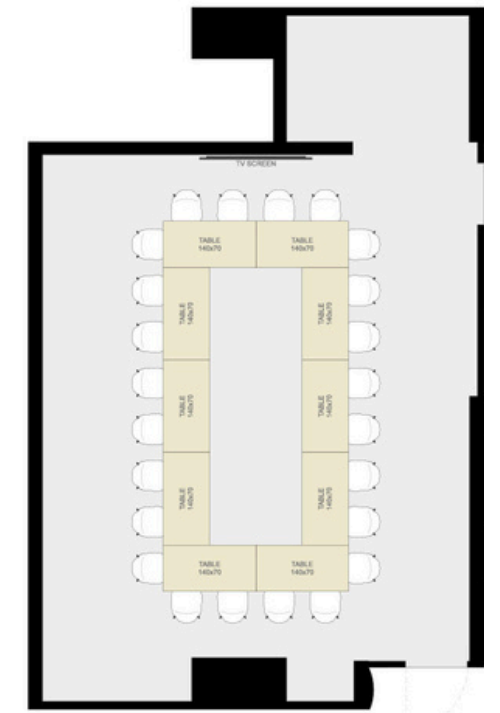

Mix
Flex 2

BOULEVARD DU SOUVERAIN 25, 1170 BRUSSELS

Flex 2

PLAN

THEATER
24 pax sitting

CLASSROOM
24 pax sitting

BOARDROOM
20 pax sitting

dimensions

57,7 m²

capacity

max 48 pax

audiovisual

LCD screen 98", barco Click Share, sound system up to 3 microphones, conference microphones : upon request

Meeting rooms

TECHNICAL LIST

	Fix 1 15m2 400€	Fix 2 22m2 450€	Fix 3 17m2 400€	Fix 4 21m2 450€	Fix 5 33m2 600€	Fix 6 27m2 600€	Flex 1 23m2 700€	Flex 2 57m2 900€	Flex 3 53m2 900€	Flex 4 44m2 800€
LCD screen 55"	✓	✓	✓	✓	✓	✓				
LCD screen 75"							✓			
LCD screen 98"								✓	✓	✓
Barco Click Share	✓	✓	✓	✓	✓	✓	✓	✓	✓	✓
Video-conference kit						✓				
Sound system up to 3 microphones								✓	✓	✓
Conference microphones : (upon request)								✓	✓	✓