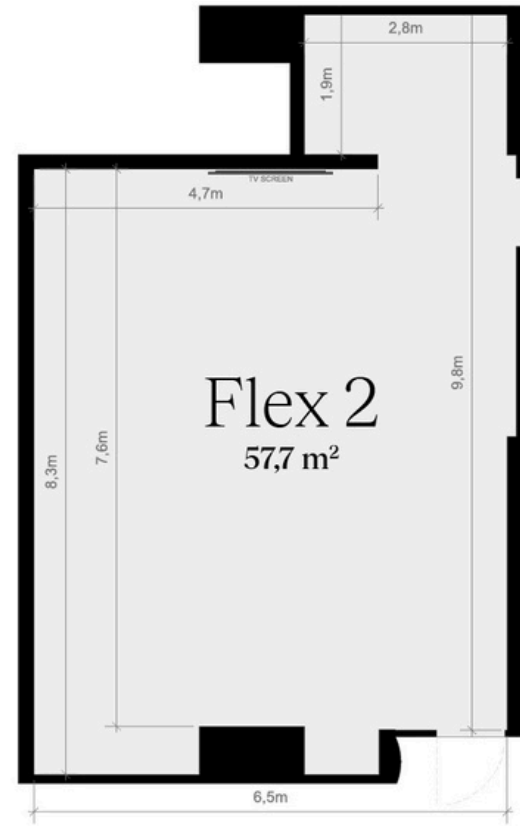

Mix
Flex 2

BOULEVARD DU SOUVERAIN 25, 1170 BRUSSELS

Flex 2

PLAN

THEATER
24 pax sitting

CLASSROOM
24 pax sitting

BOARDROOM
20 pax sitting

dimensions

57,7 m²

capacity

max 48 pax

audiovisual

LCD screen 98", barco Click Share, sound system up to 3 microphones, conference microphones : upon request

Meeting rooms

TECHNICAL LIST

	Fix 1 15m2 400€	Fix 2 22m2 450€	Fix 3 17m2 400€	Fix 4 21m2 450€	Fix 5 33m2 600€	Fix 6 27m2 600€	Flex 1 23m2 700€	Flex 2 57m2 900€	Flex 3 53m2 900€	Flex 4 44m2 800€
LCD screen 55"	✓	✓	✓	✓	✓	✓				
LCD screen 75"							✓			
LCD screen 98"								✓	✓	✓
Barco Click Share	✓	✓	✓	✓	✓	✓	✓	✓	✓	✓
Video-conference kit						✓				
Sound system up to 3 microphones								✓	✓	✓
Conference microphones : (upon request)								✓	✓	✓