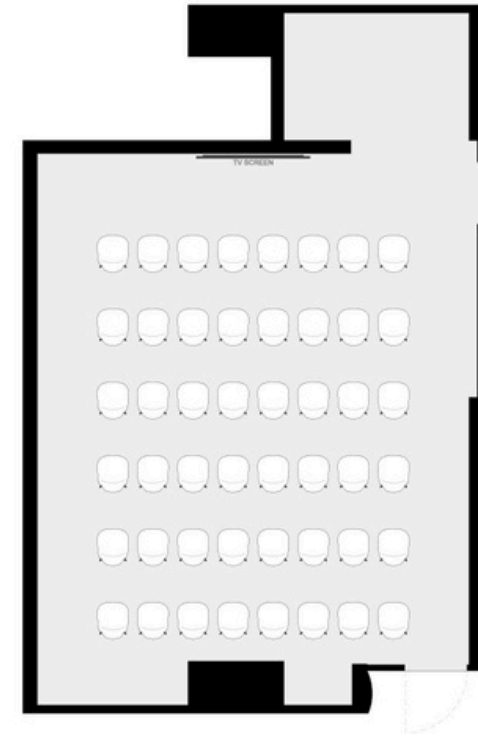

Mix
Flex 2

BOULEVARD DU SOUVERAIN 25, 1170 BRUSSELS

Flex 2

PLAN

THEATER
24 pax sitting

CLASSROOM
24 pax sitting

BOARDROOM
20 pax sitting

dimensions

57,7 m²

capacity

max 48 pax

audiovisual

LCD screen 98", barco Click Share, sound system up to 3 microphones, conference microphones : upon request

Meeting rooms

TECHNICAL LIST

	Fix 1 15m2 400€	Fix 2 22m2 450€	Fix 3 17m2 400€	Fix 4 21m2 450€	Fix 5 33m2 600€	Fix 6 27m2 600€	Flex 1 23m2 700€	Flex 2 57m2 900€	Flex 3 53m2 900€	Flex 4 44m2 800€
LCD screen 55"	✓	✓	✓	✓	✓	✓				
LCD screen 75"							✓			
LCD screen 98"								✓	✓	✓
Barco Click Share	✓	✓	✓	✓	✓	✓	✓	✓	✓	✓
Video-conference kit						✓				
Sound system up to 3 microphones								✓	✓	✓
Conference microphones : (upon request)								✓	✓	✓