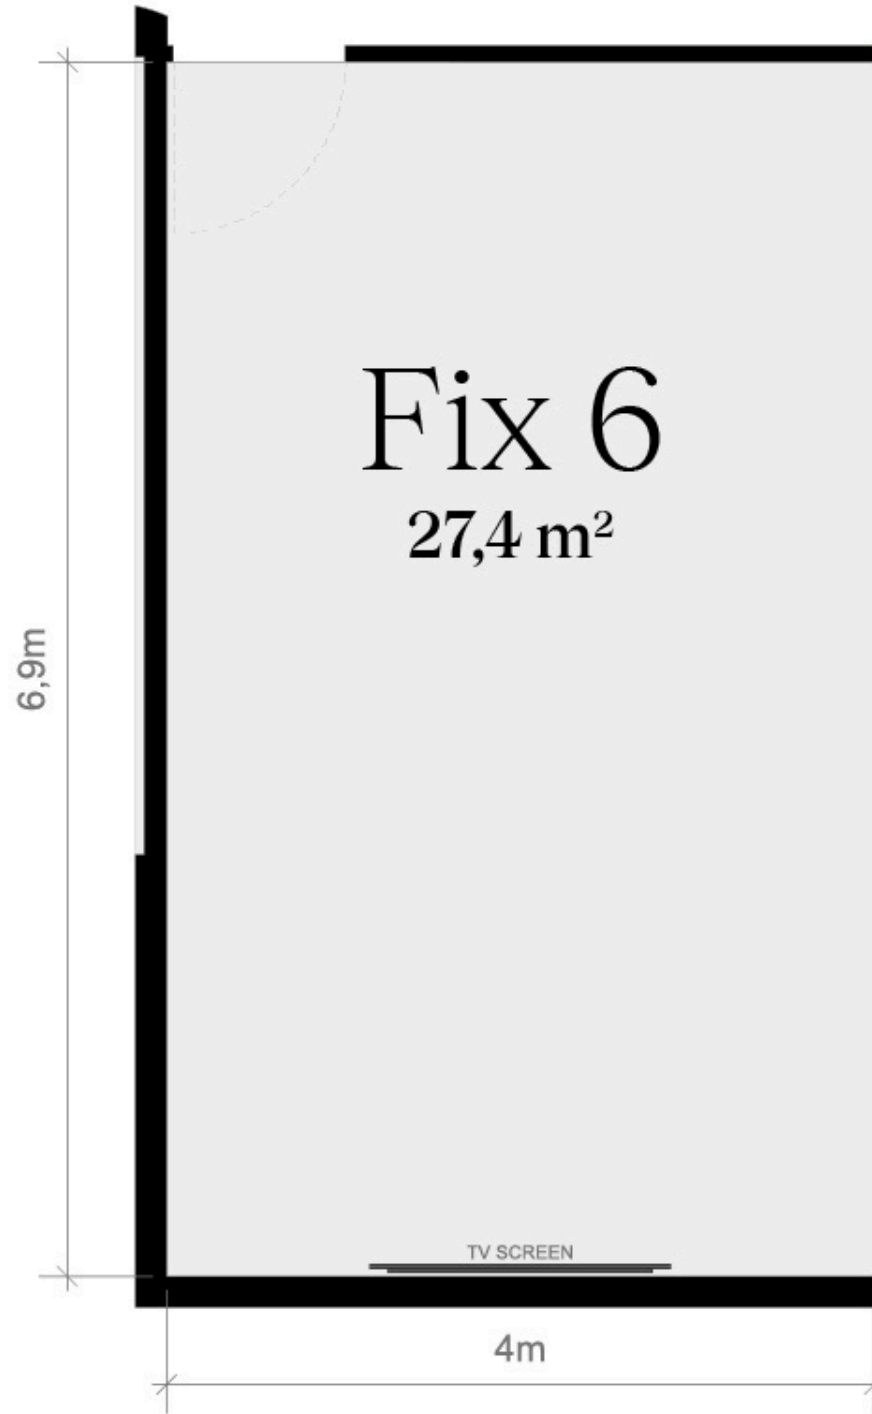

Mix
Fix 6

BOULEVARD DU SOUVERAIN 25, 1170 BRUSSELS

Fix 6

PLAN

BOARDROOM
16 pax sitting

dimensions

27,4 m2

capacity

16 pax

audiovisual

LCD screen 55" and Barco Click Share

Meeting rooms

TECHNICAL LIST

	Fix 1	Fix 2	Fix 3	Fix 4	Fix 5	Fix 6	Flex 1	Flex 2	Flex 3	Flex 4
LCD screen 55"	✓	✓	✓	✓	✓	✓				
LCD screen 75"							✓			
LCD screen 98"								✓	✓	✓
Barco Click Share	✓	✓	✓	✓	✓	✓	✓	✓	✓	✓
Video-conference kit						✓				
Sound system up to 3 microphones								✓	✓	✓
Conference microphones : (upon request)								✓	✓	✓