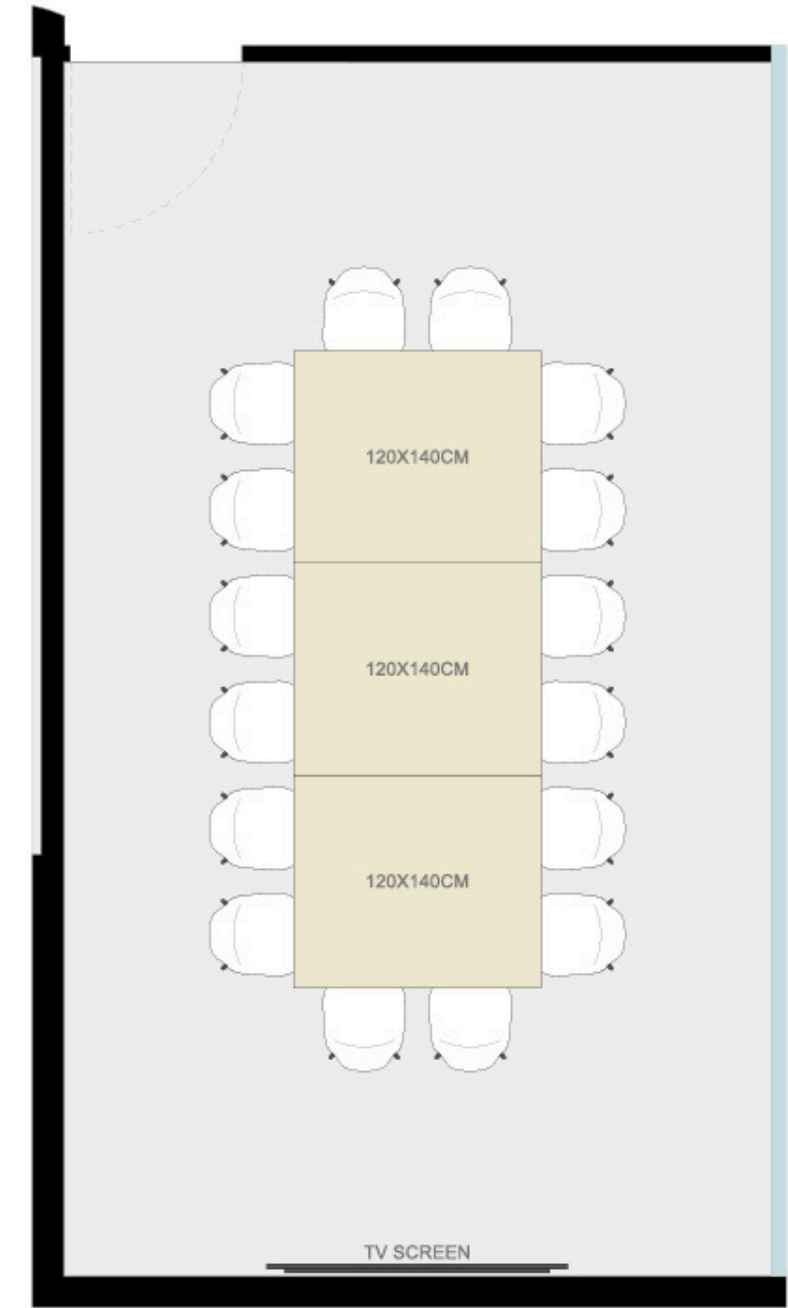

Mix
Fix 6

BOULEVARD DU SOUVERAIN 25, 1170 BRUSSELS

Fix 6

PLAN

BOARDROOM
16 pax sitting

dimensions

27,4 m2

capacity

16 pax

audiovisual

LCD screen 55" and Barco Click Share

Meeting rooms

TECHNICAL LIST

	Fix 1	Fix 2	Fix 3	Fix 4	Fix 5	Fix 6	Flex 1	Flex 2	Flex 3	Flex 4
LCD screen 55"	✓	✓	✓	✓	✓	✓				
LCD screen 75"							✓			
LCD screen 98"								✓	✓	✓
Barco Click Share	✓	✓	✓	✓	✓	✓	✓	✓	✓	✓
Video-conference kit						✓				
Sound system up to 3 microphones								✓	✓	✓
Conference microphones : (upon request)								✓	✓	✓