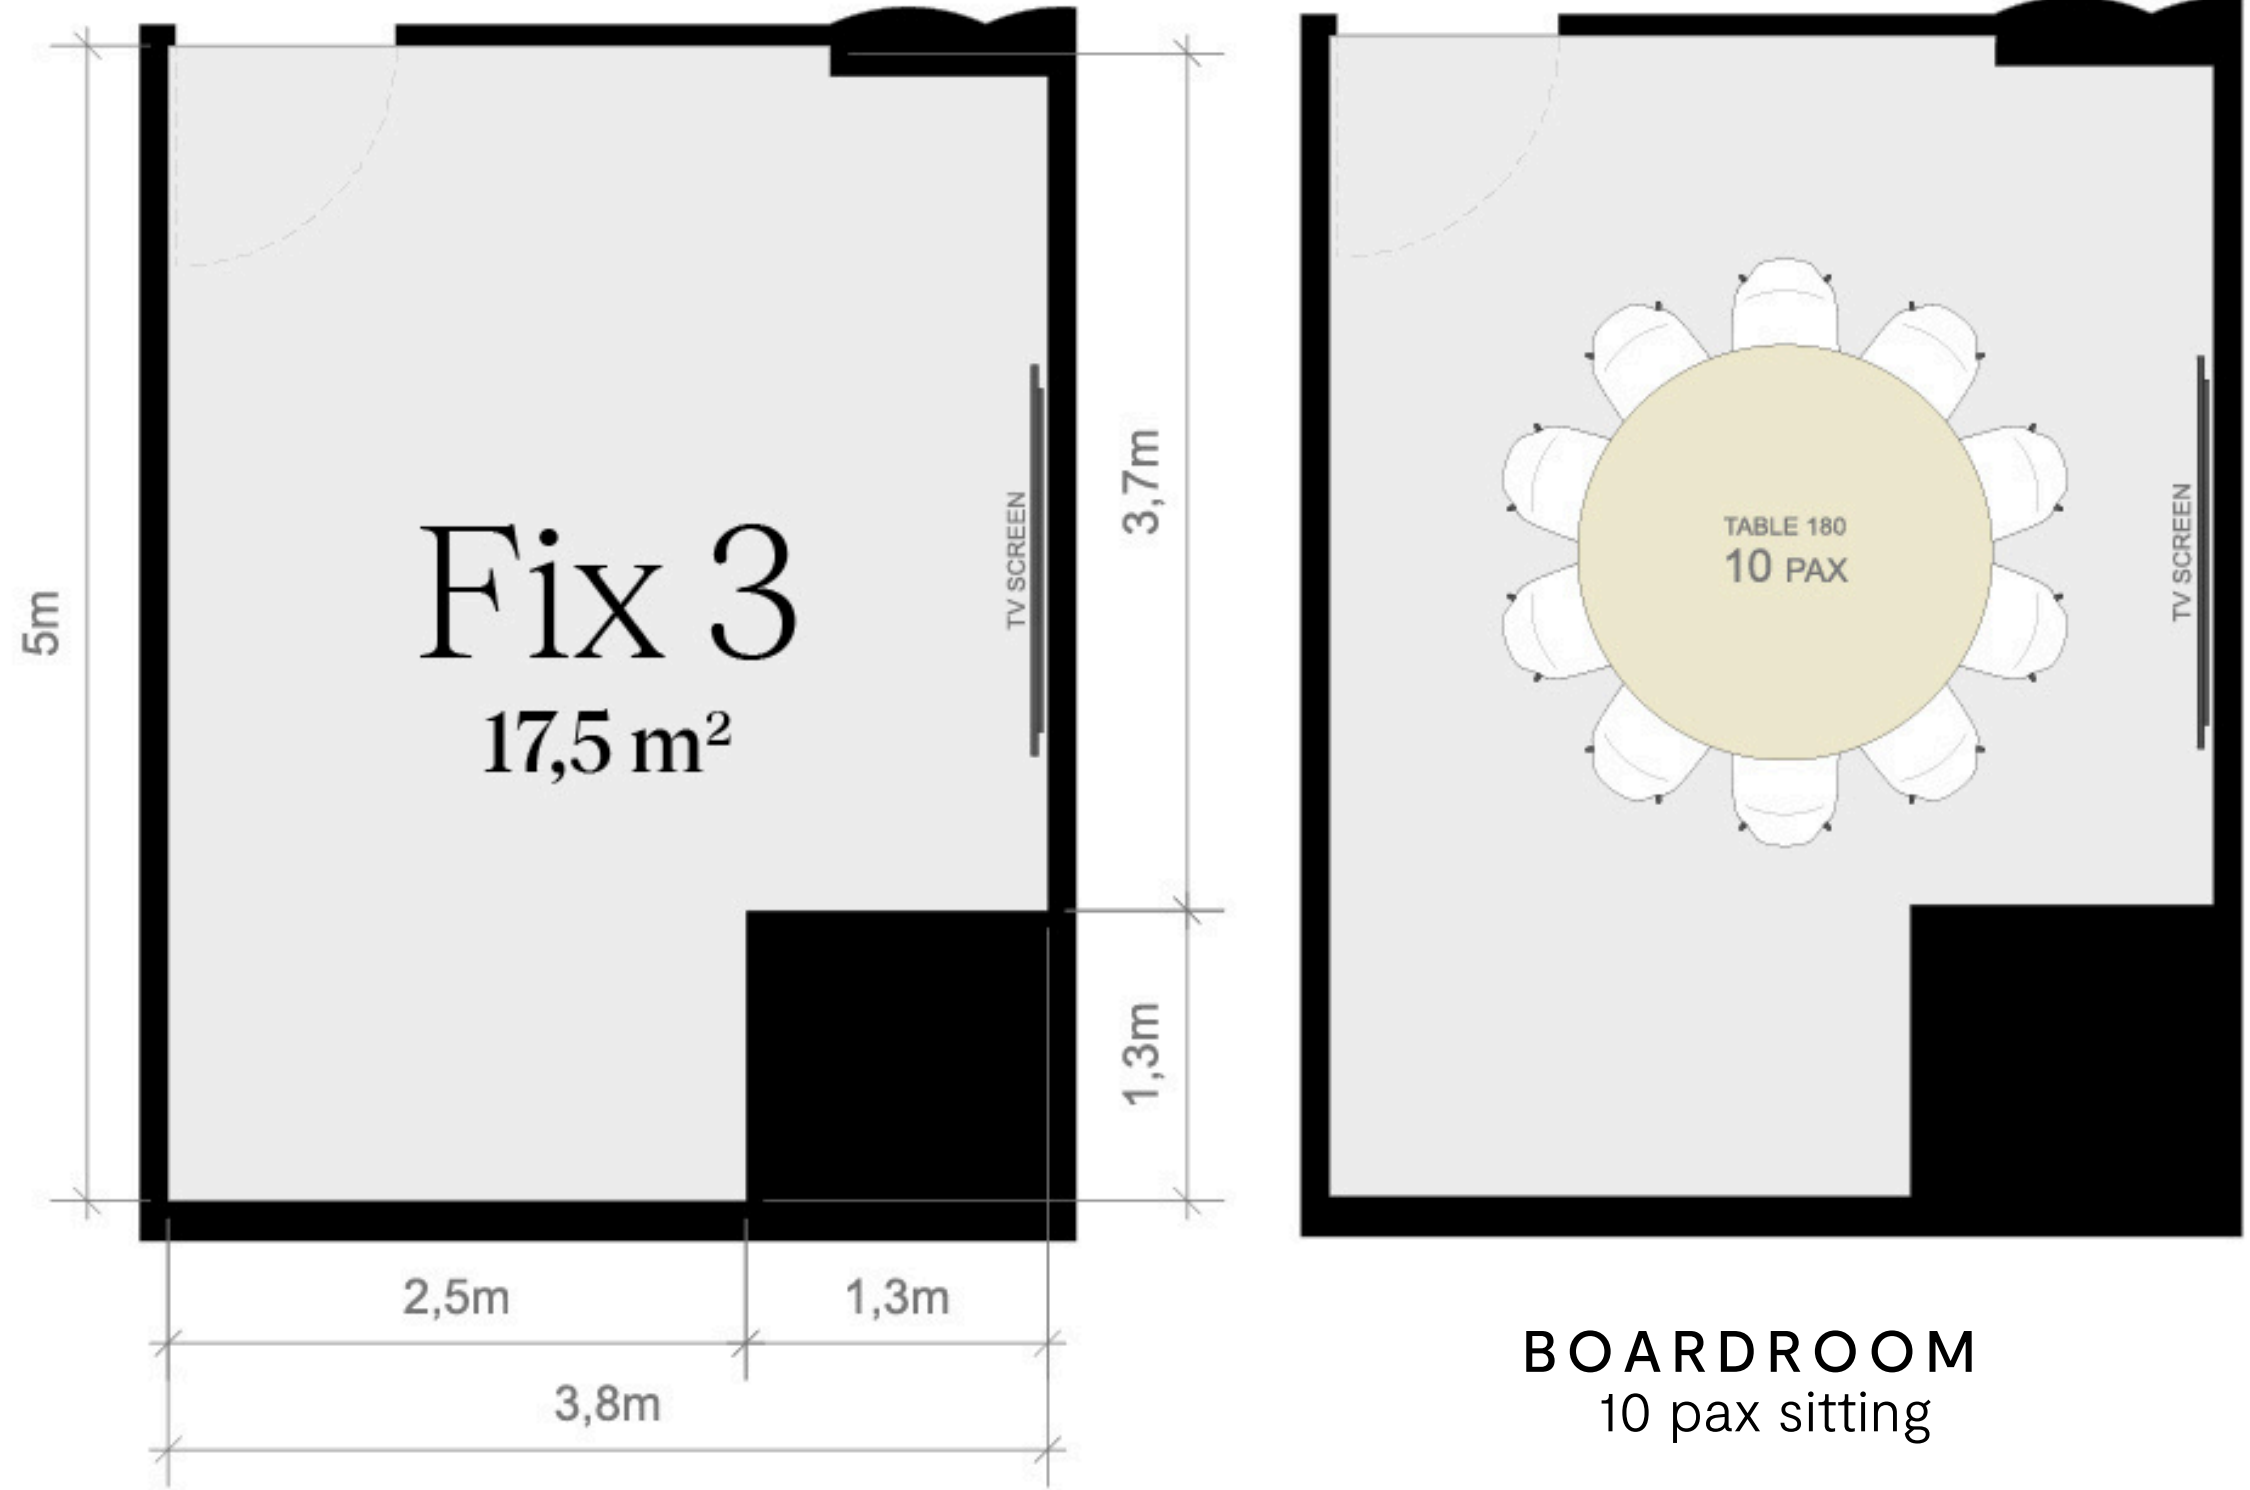

Mix
Fix 3

BOULEVARD DU SOUVERAIN 25, 1170 BRUSSELS

Fix 3

PLAN

dimensions

17,5 m2

capacity

10 pax

audiovisual

LCD screen 55" and Barco Click Share

Meeting rooms

TECHNICAL LIST

| | Fix 1 | Fix 2 | Fix 3 | Fix 4 | Fix 5 | Fix 6 | Flex 1 | Flex 2 | Flex 3 | Flex 4 |
|--|-------|-------|-------|-------|-------|-------|--------|--------|--------|--------|
| LCD screen 55" | ✓ | ✓ | ✓ | ✓ | ✓ | ✓ | | | | |
| LCD screen 75" | | | | | | | ✓ | | | |
| LCD screen 98" | | | | | | | | ✓ | ✓ | ✓ |
| Barco Click Share | ✓ | ✓ | ✓ | ✓ | ✓ | ✓ | ✓ | ✓ | ✓ | ✓ |
| Video-conference kit | | | | | | ✓ | | | | |
| Sound system up to 3 microphones | | | | | | | | ✓ | ✓ | ✓ |
| Conference microphones : (upon request) | | | | | | | | ✓ | ✓ | ✓ |