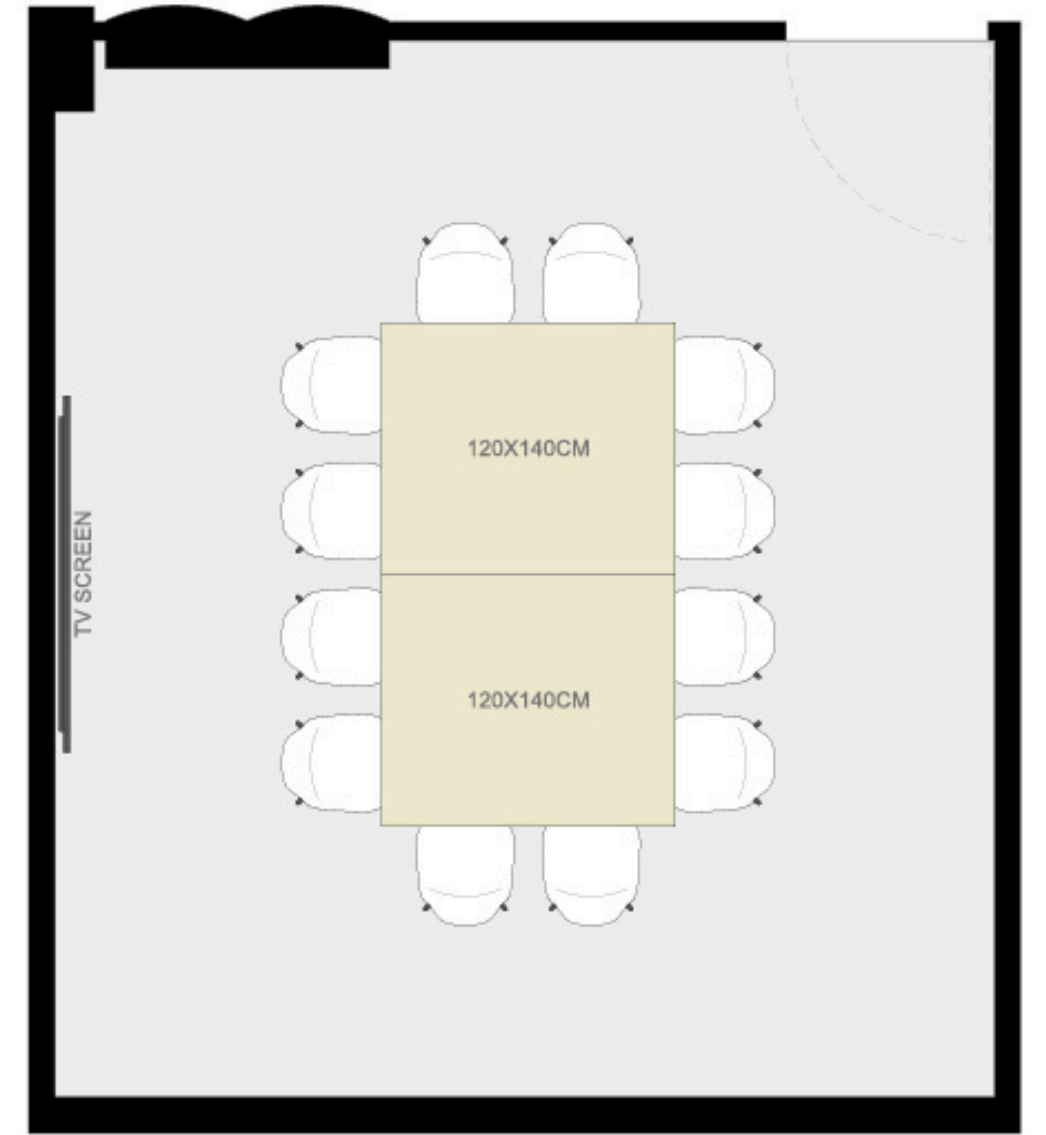

# Fix 2

PLAN

**BOARDROOM**  
12 pax sitting

**dimensions**

22,3 m2

**capacity**

12 pax

**audiovisual**

LCD screen 55" and Barco Click Share

# Meeting rooms

TECHNICAL LIST

	Fix 1	Fix 2	Fix 3	Fix 4	Fix 5	Fix 6	Flex 1	Flex 2	Flex 3	Flex 4
LCD screen 55"	✓	✓	✓	✓	✓	✓				
LCD screen 75"							✓			
LCD screen 98"								✓	✓	✓
Barco Click Share	✓	✓	✓	✓	✓	✓	✓	✓	✓	✓
Video-conference kit						✓				
Sound system up to 3 microphones								✓	✓	✓
Conference microphones : (upon request)								✓	✓	✓